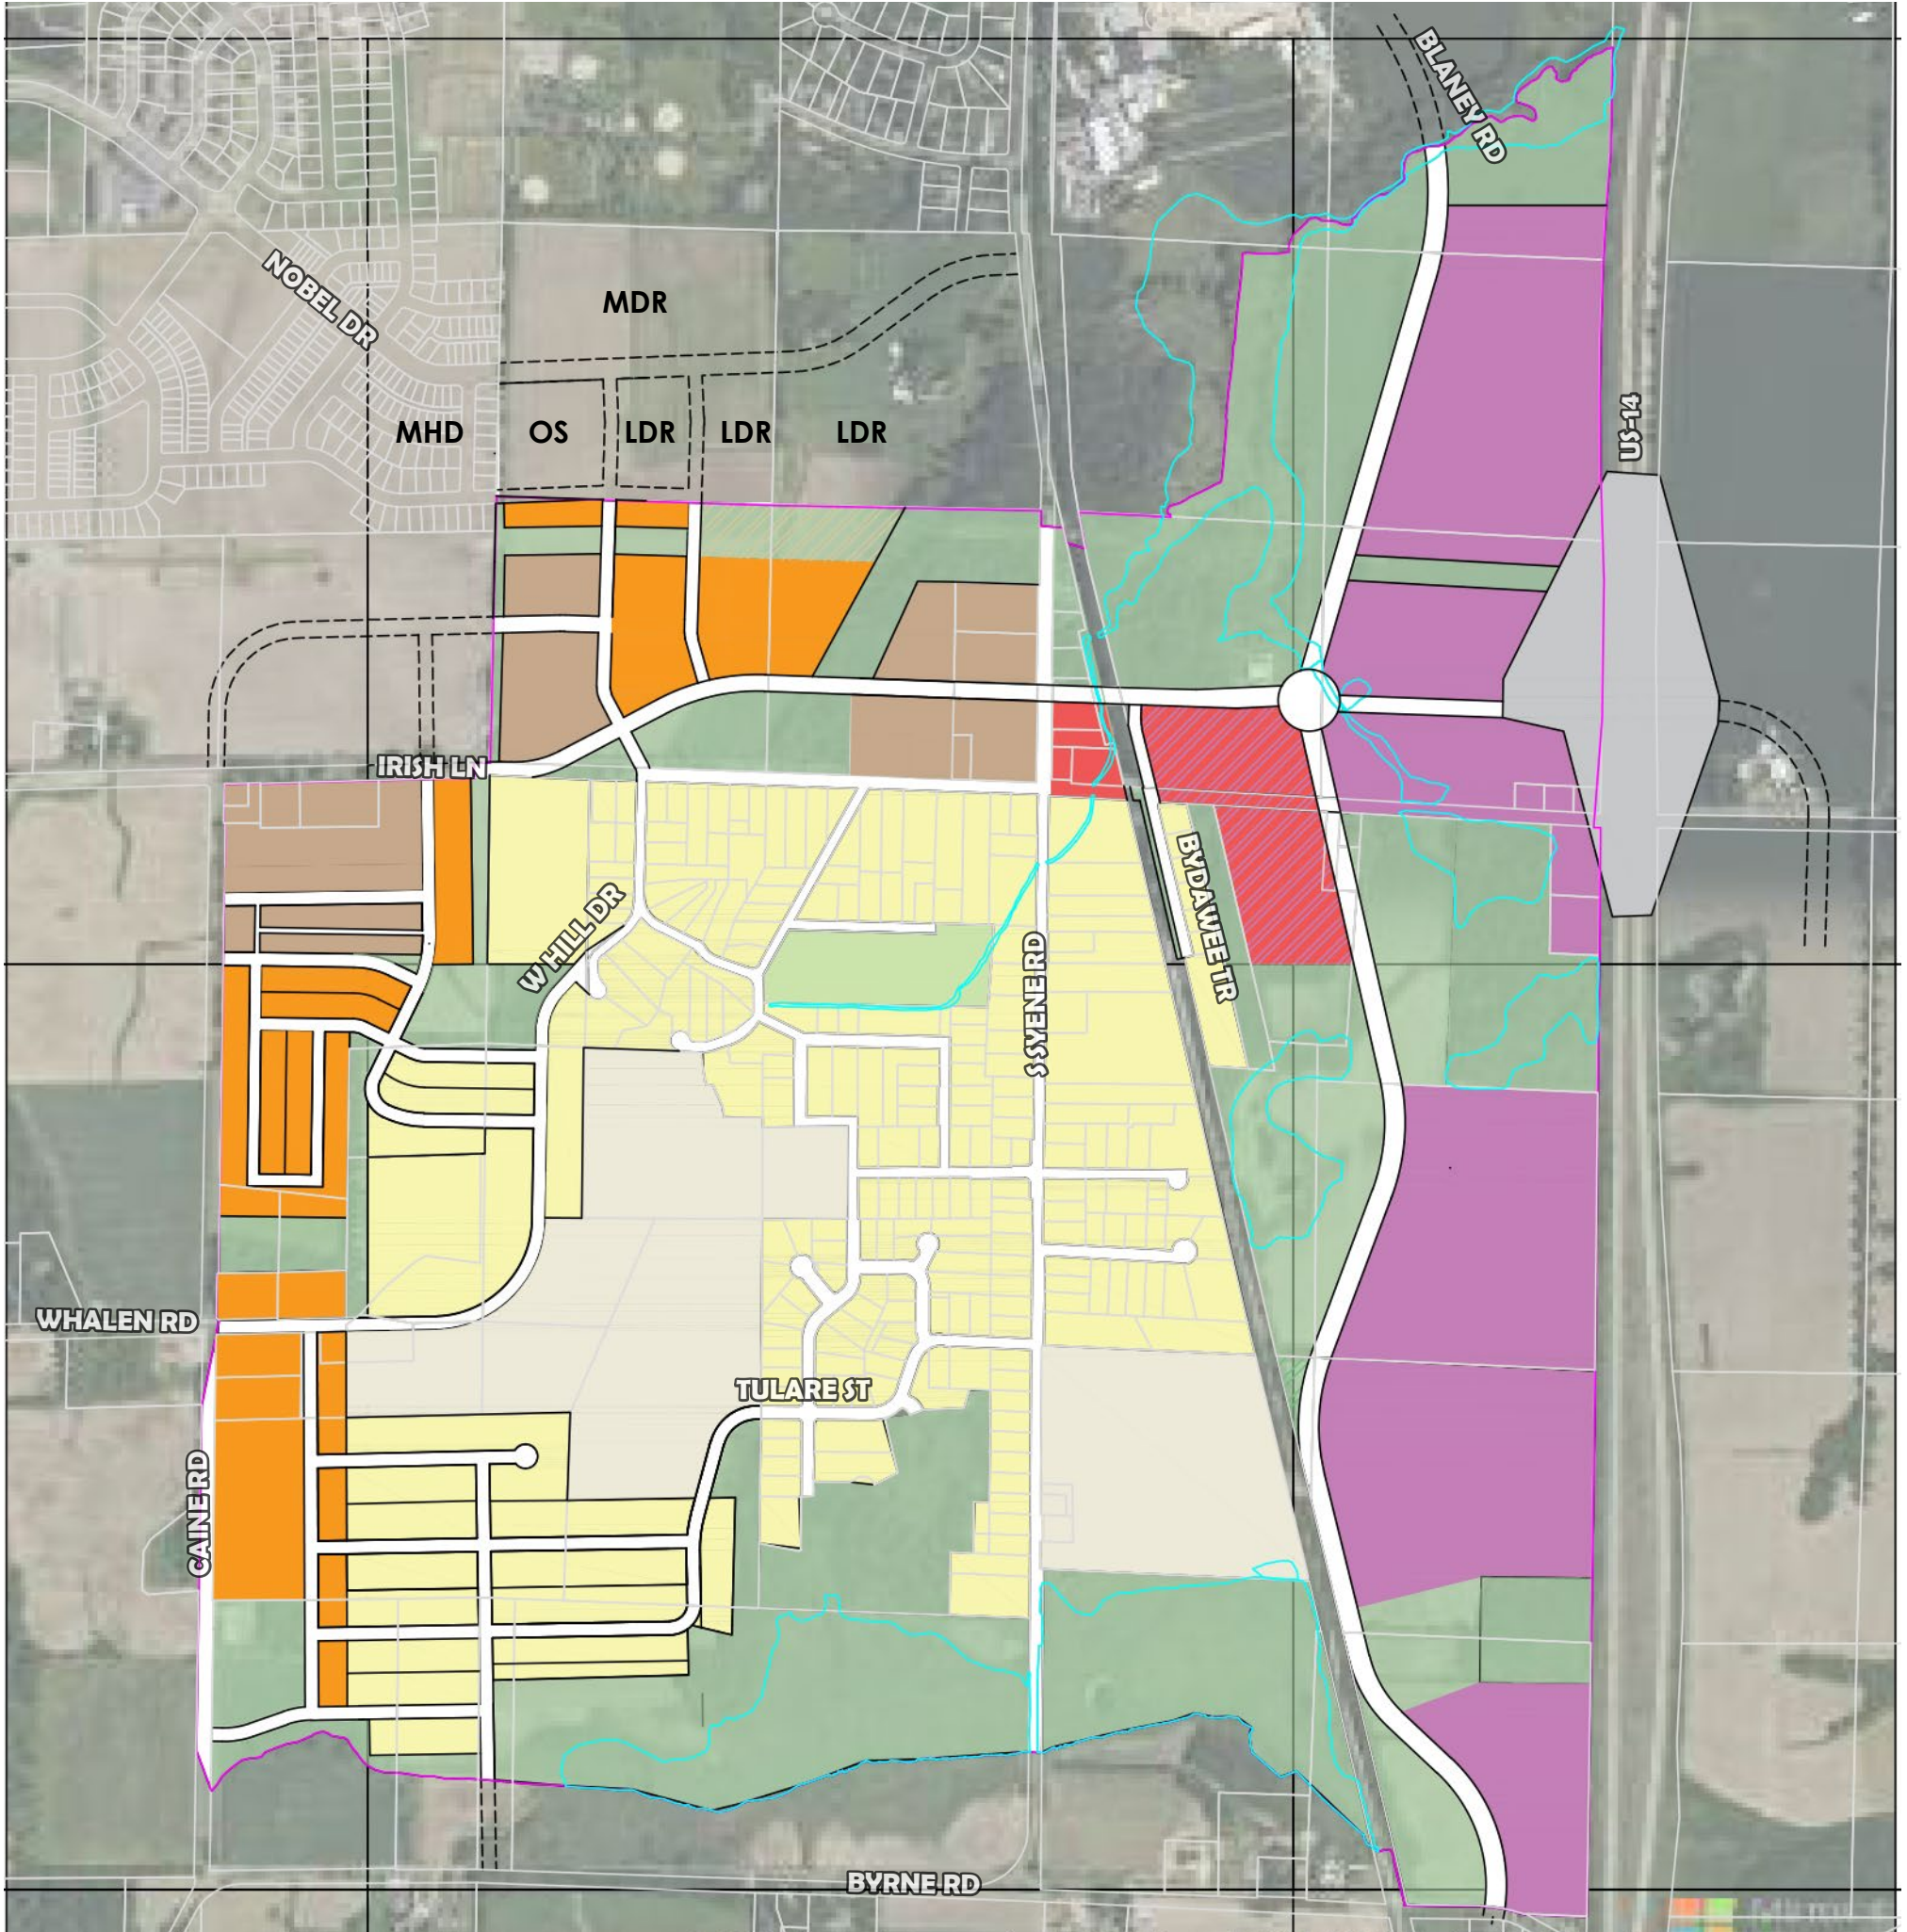

## LEGEND

- 70 ACRES Business Park
- 5 ACRES Commercial
- 26 ACRES High Density Residential
- 41 ACRES Medium-High Density Residential
- 59 ACRES Medium Density Residential
- 215 ACRES Low Density Residential
- 189 ACRES Farm/Rural Residential
- 204 ACRES Parks, Recreation, & Open Space
- 11 ACRES Business Park or Neighborhood Mixed Use

### LEGEND

- 157 ACRES Business Park
- 11 ACRES Commercial/Neighborhood Mixed Use
- 58 ACRES Medium Density Residential
- 226 ACRES Low Density Residential
- 283 ACRES Parks, Recreation, & Open Space
- 88 ACRES Farm/Rural Residential/Agrihood
- 0 ACRES High Density Residential
- 34 ACRES Medium-High Density Residential