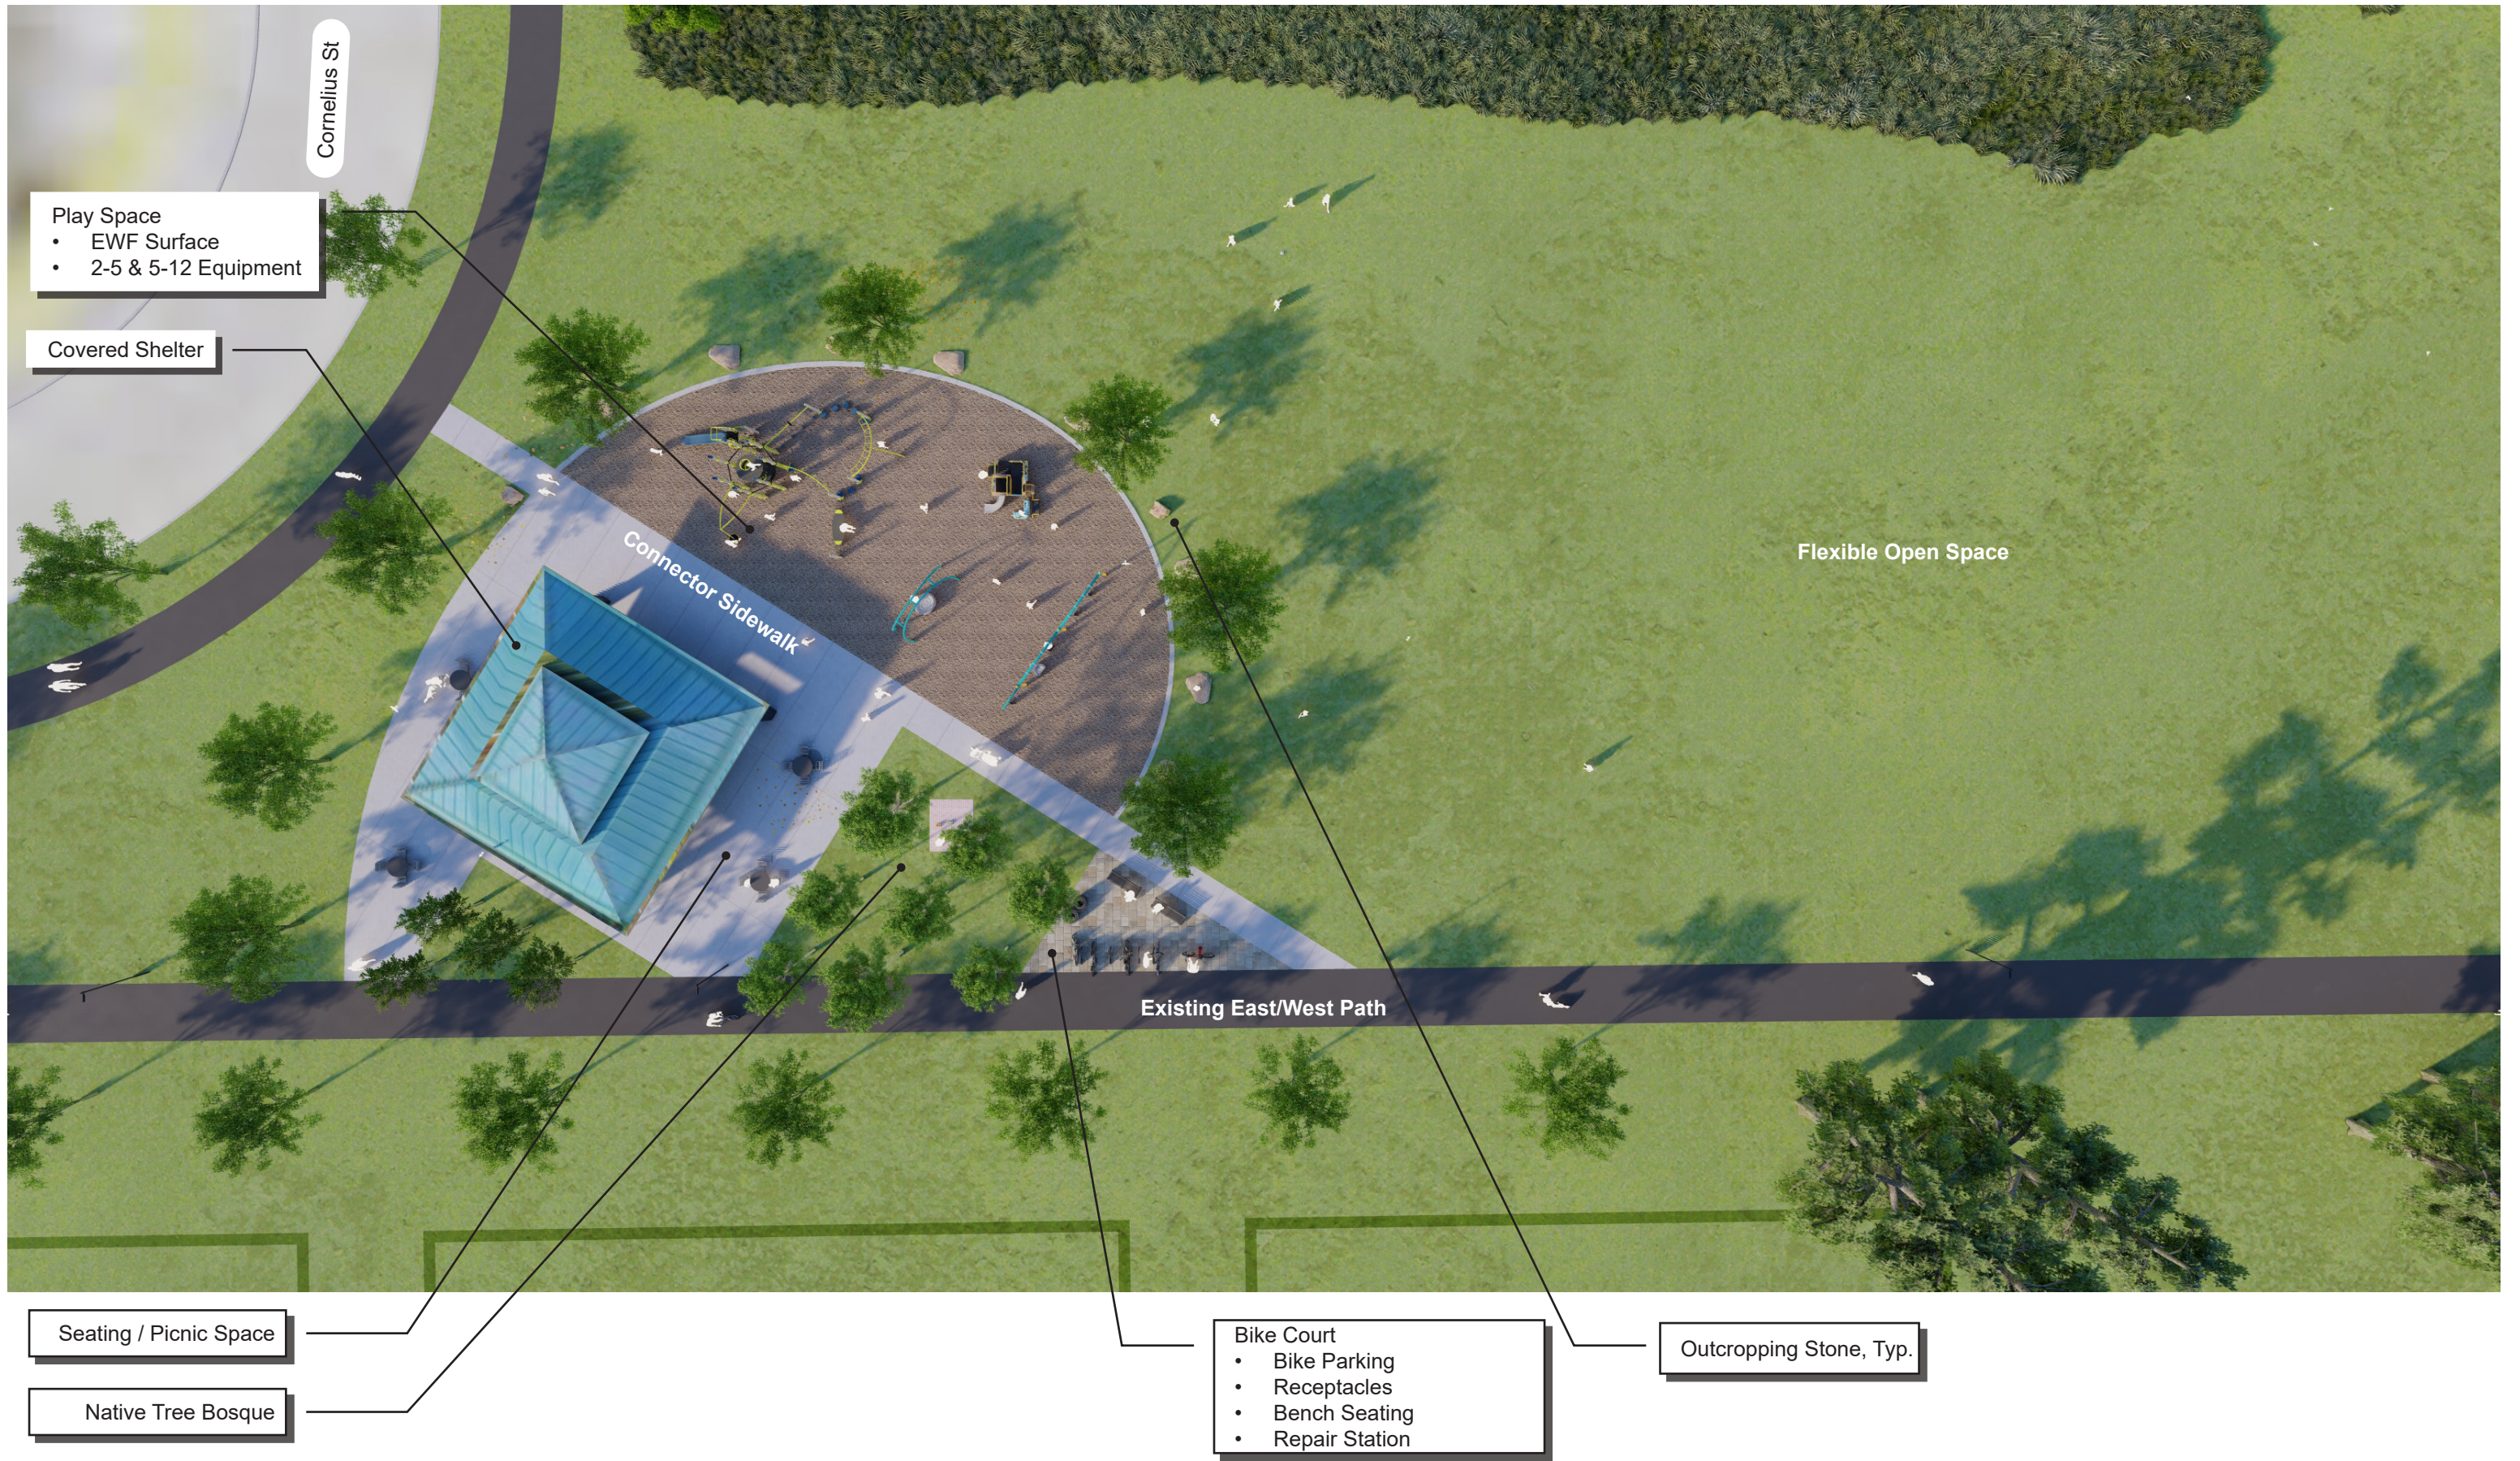

COLUMN WRAPS NOT BY ICON
SHOWN FOR REFERENCE ONLY

Play Space
 • EWF Surface
 • 2-5 & 5-12 Equipment

Covered Shelter

Cornelius St

Connector Sidewalk

Flexible Open Space

Existing East/West Path

Seating / Picnic Space

Native Tree Bosque

Bike Court
 • Bike Parking
 • Receptacles
 • Bench Seating
 • Repair Station

Outcropping Stone, Typ.

Looking South

Looking Southeast

Veldt Drive

Looking East

Stoner Prairie School

Looking East

Savannah Oaks School

Looking South

Looking Northwest