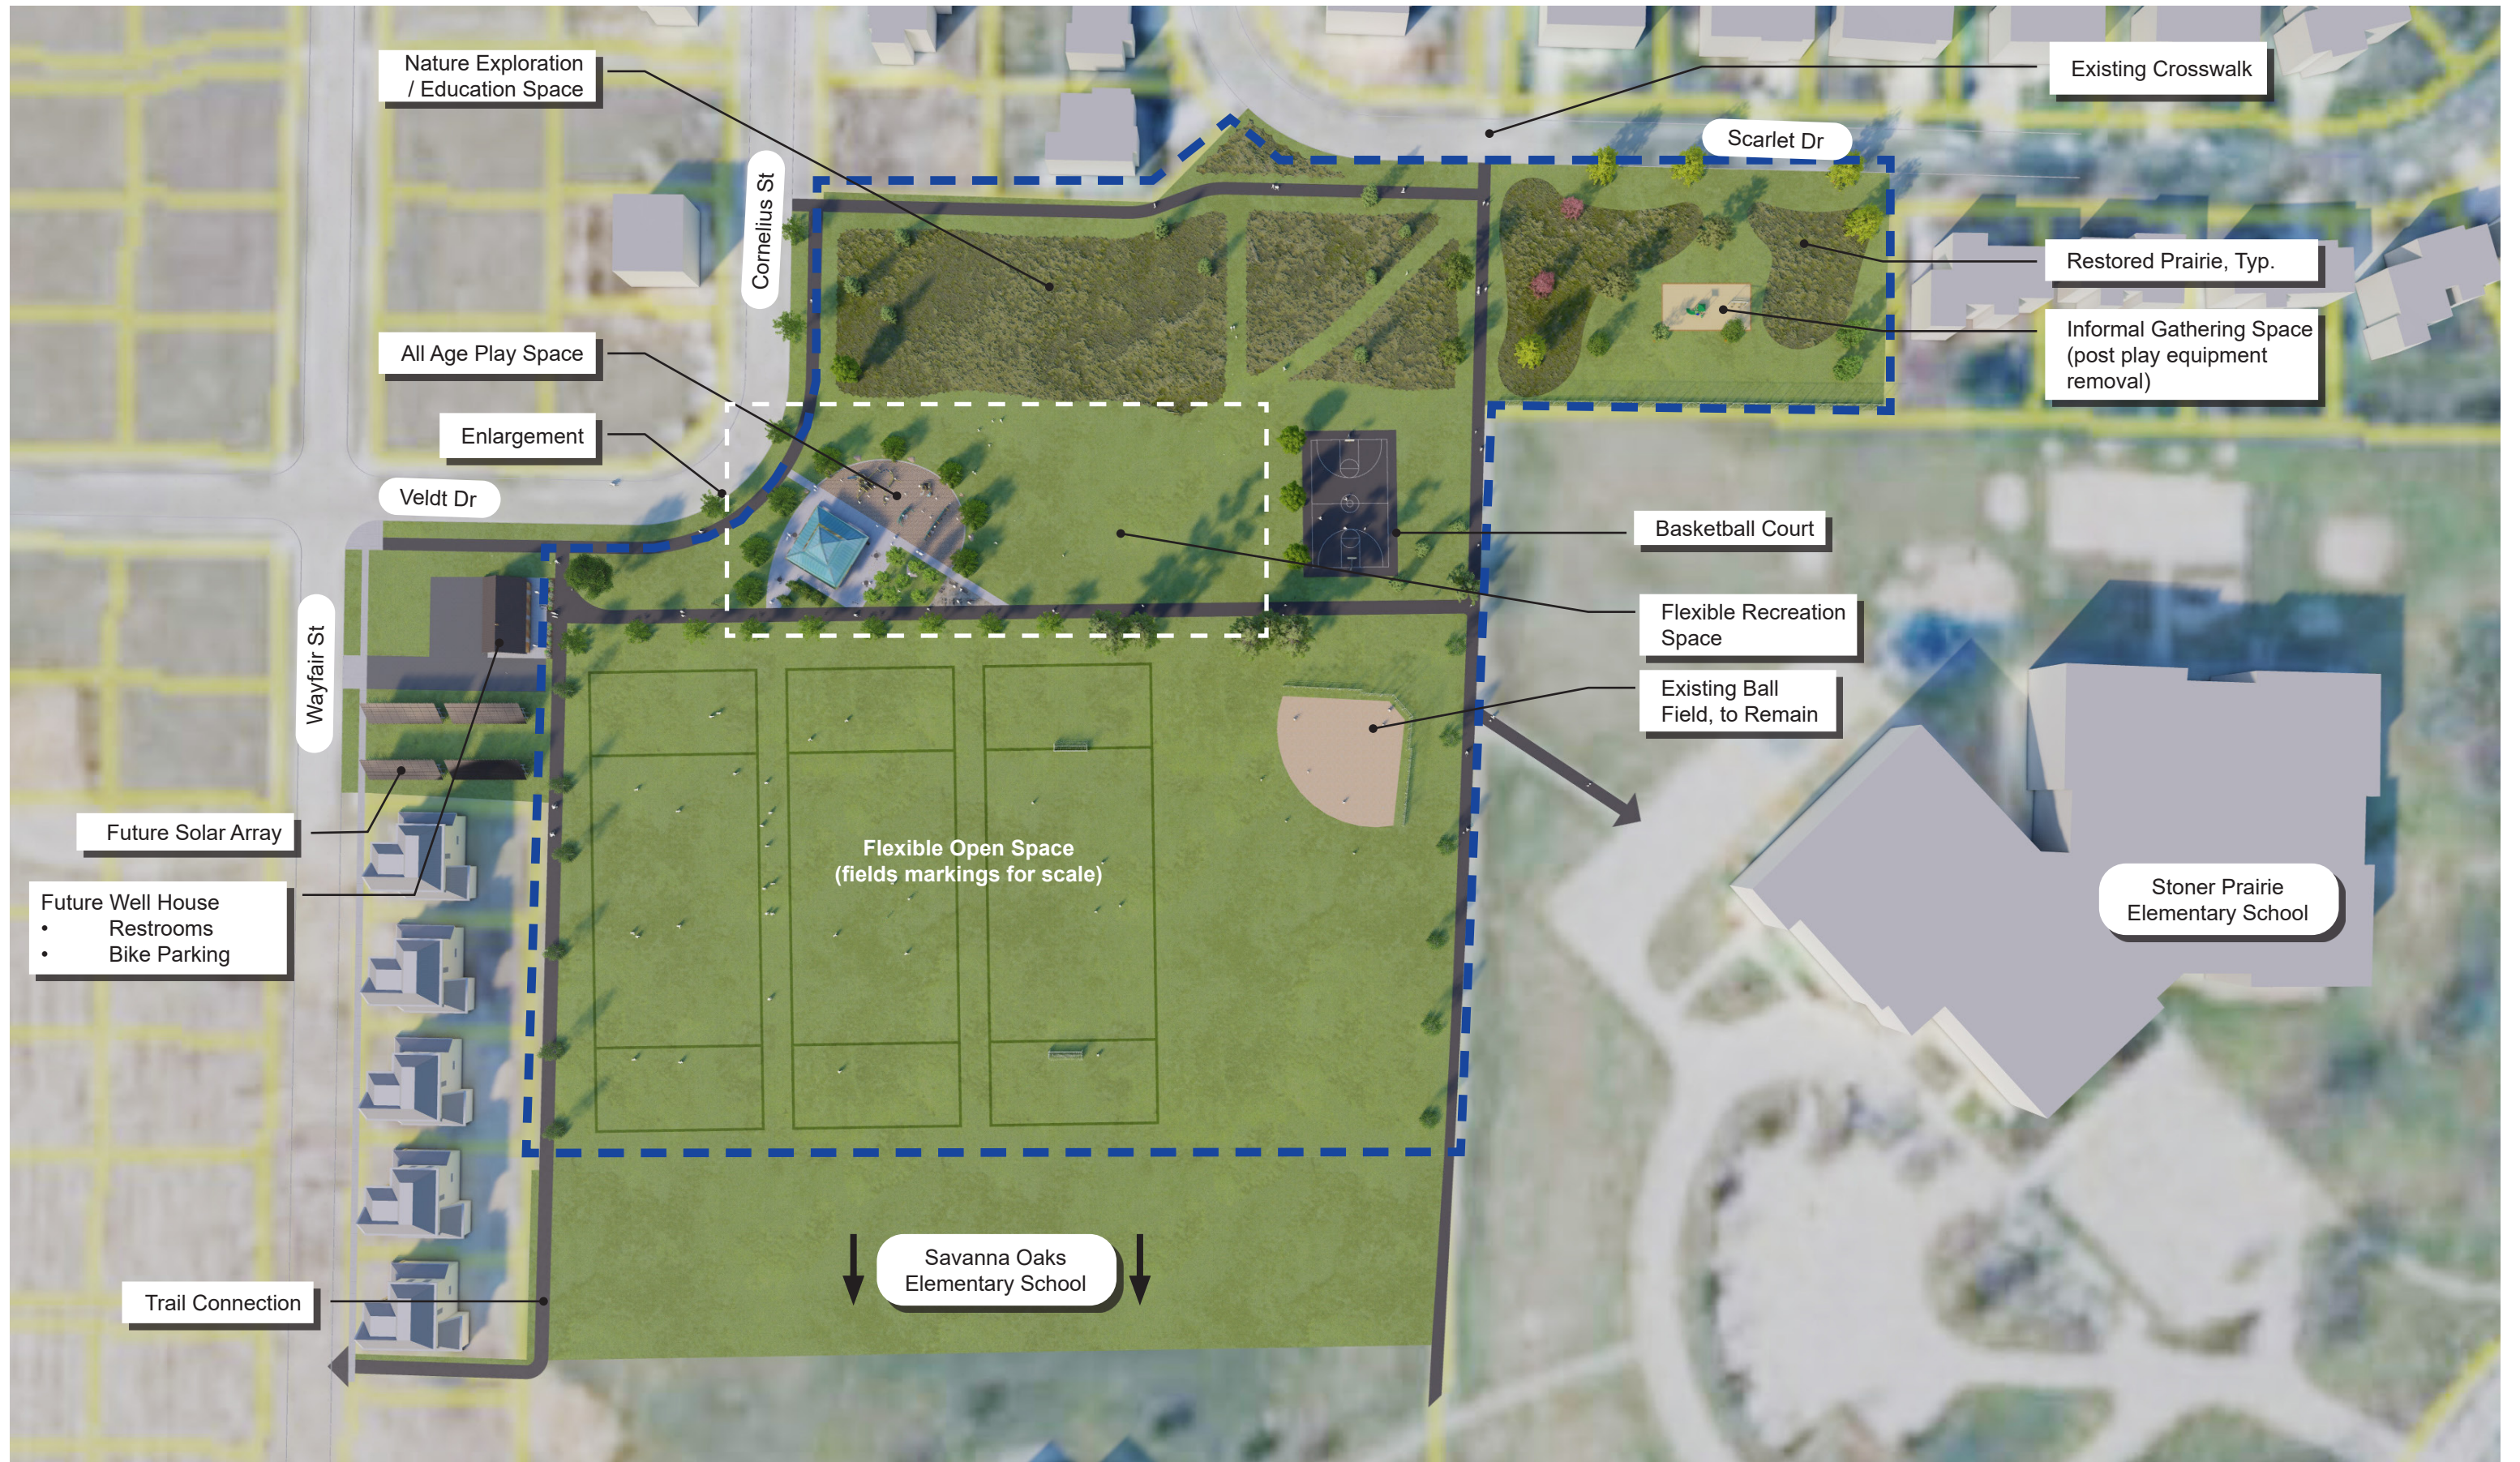

COLUMN WRAPS NOT BY ICON
SHOWN FOR REFERENCE ONLY

Play Space
 • EWF Surface
 • 2-5 & 5-12 Equipment

Covered Shelter

Cornelius St

Connector Sidewalk

Flexible Open Space

Existing East/West Path

Seating / Picnic Space

Native Tree Bosque

Bike Court
 • Bike Parking
 • Receptacles
 • Bench Seating
 • Repair Station

Outcropping Stone, Typ.

Looking South

Looking Southeast

Veldt Drive

Looking East

Stoner Prairie School

Looking East

Savannah Oaks School

Looking South

Looking Northwest