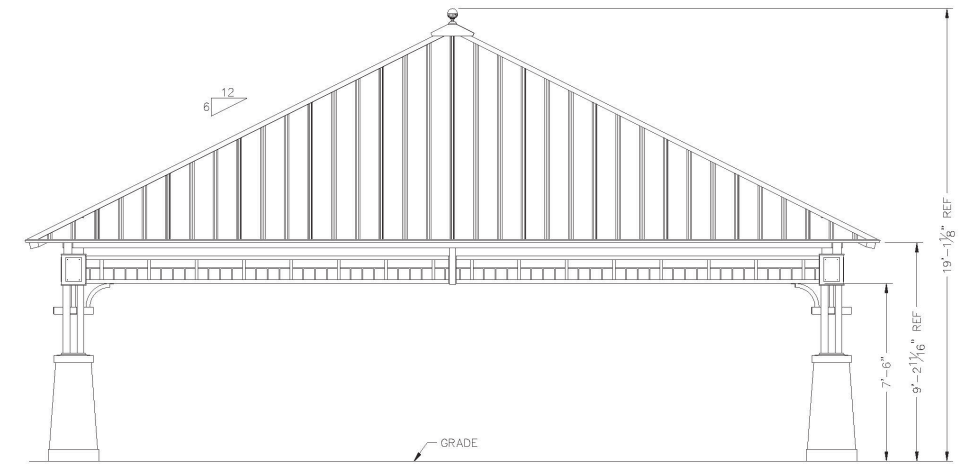

COLUMN WRAPS NOT BY ICON
SHOWN FOR REFERENCE ONLY

Play Space
 • EWF Surface
 • 2-5 & 5-12 Equipment

Covered Shelter

Cornelius St

Connector Sidewalk

Flexible Open Space

Existing East/West Path

Seating / Picnic Space

Native Tree Bosque

Bike Court
 • Bike Parking
 • Receptacles
 • Bench Seating
 • Repair Station

Outcropping Stone, Typ.

Looking South

Looking Southeast

Veldt Drive

Looking East

Stoner Prairie School