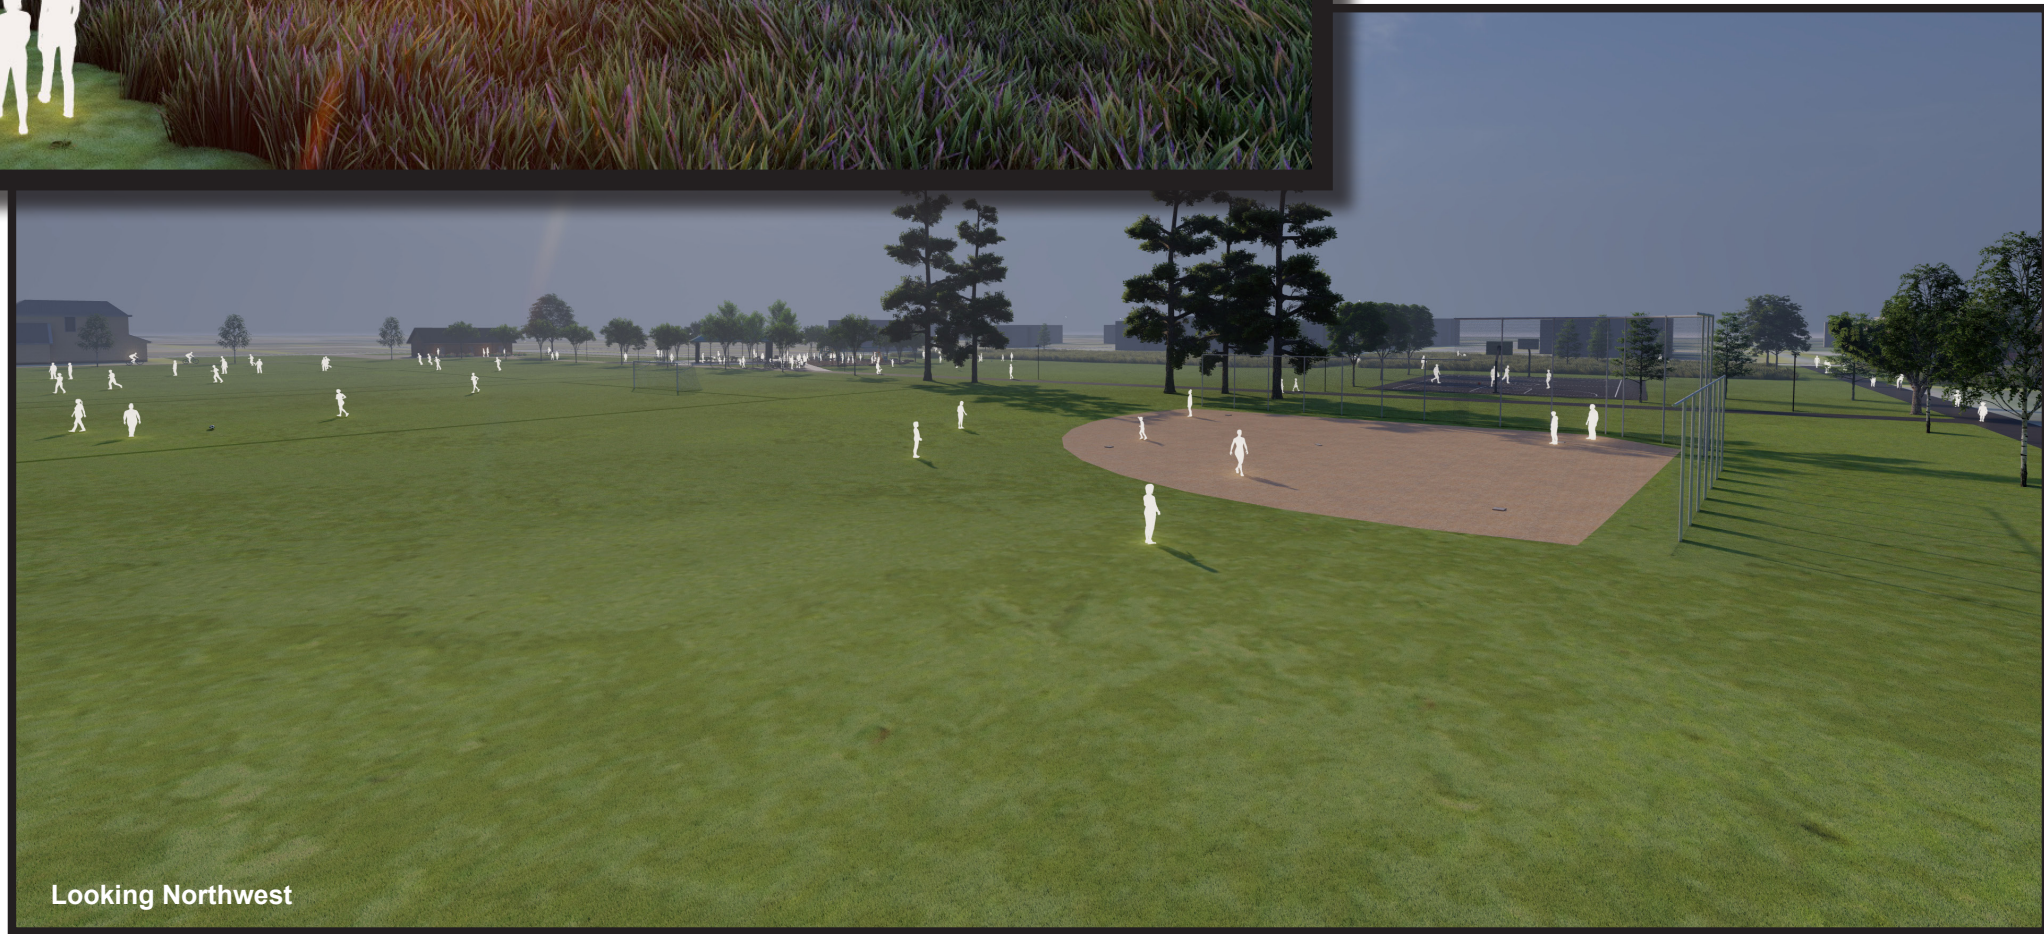

COLUMN WRAPS NOT BY ICON
SHOWN FOR REFERENCE ONLY

Play Space
 • EWF Surface
 • 2-5 & 5-12 Equipment

Covered Shelter

Cornelius St

Connector Sidewalk

Flexible Open Space

Existing East/West Path

Seating / Picnic Space

Native Tree Bosque

Bike Court
 • Bike Parking
 • Receptacles
 • Bench Seating
 • Repair Station

Outcropping Stone, Typ.

Looking South

Looking Southeast

Veldt Drive

Looking East

Stoner Prairie School

Looking East

Savannah Oaks School

Looking South

Looking Northwest