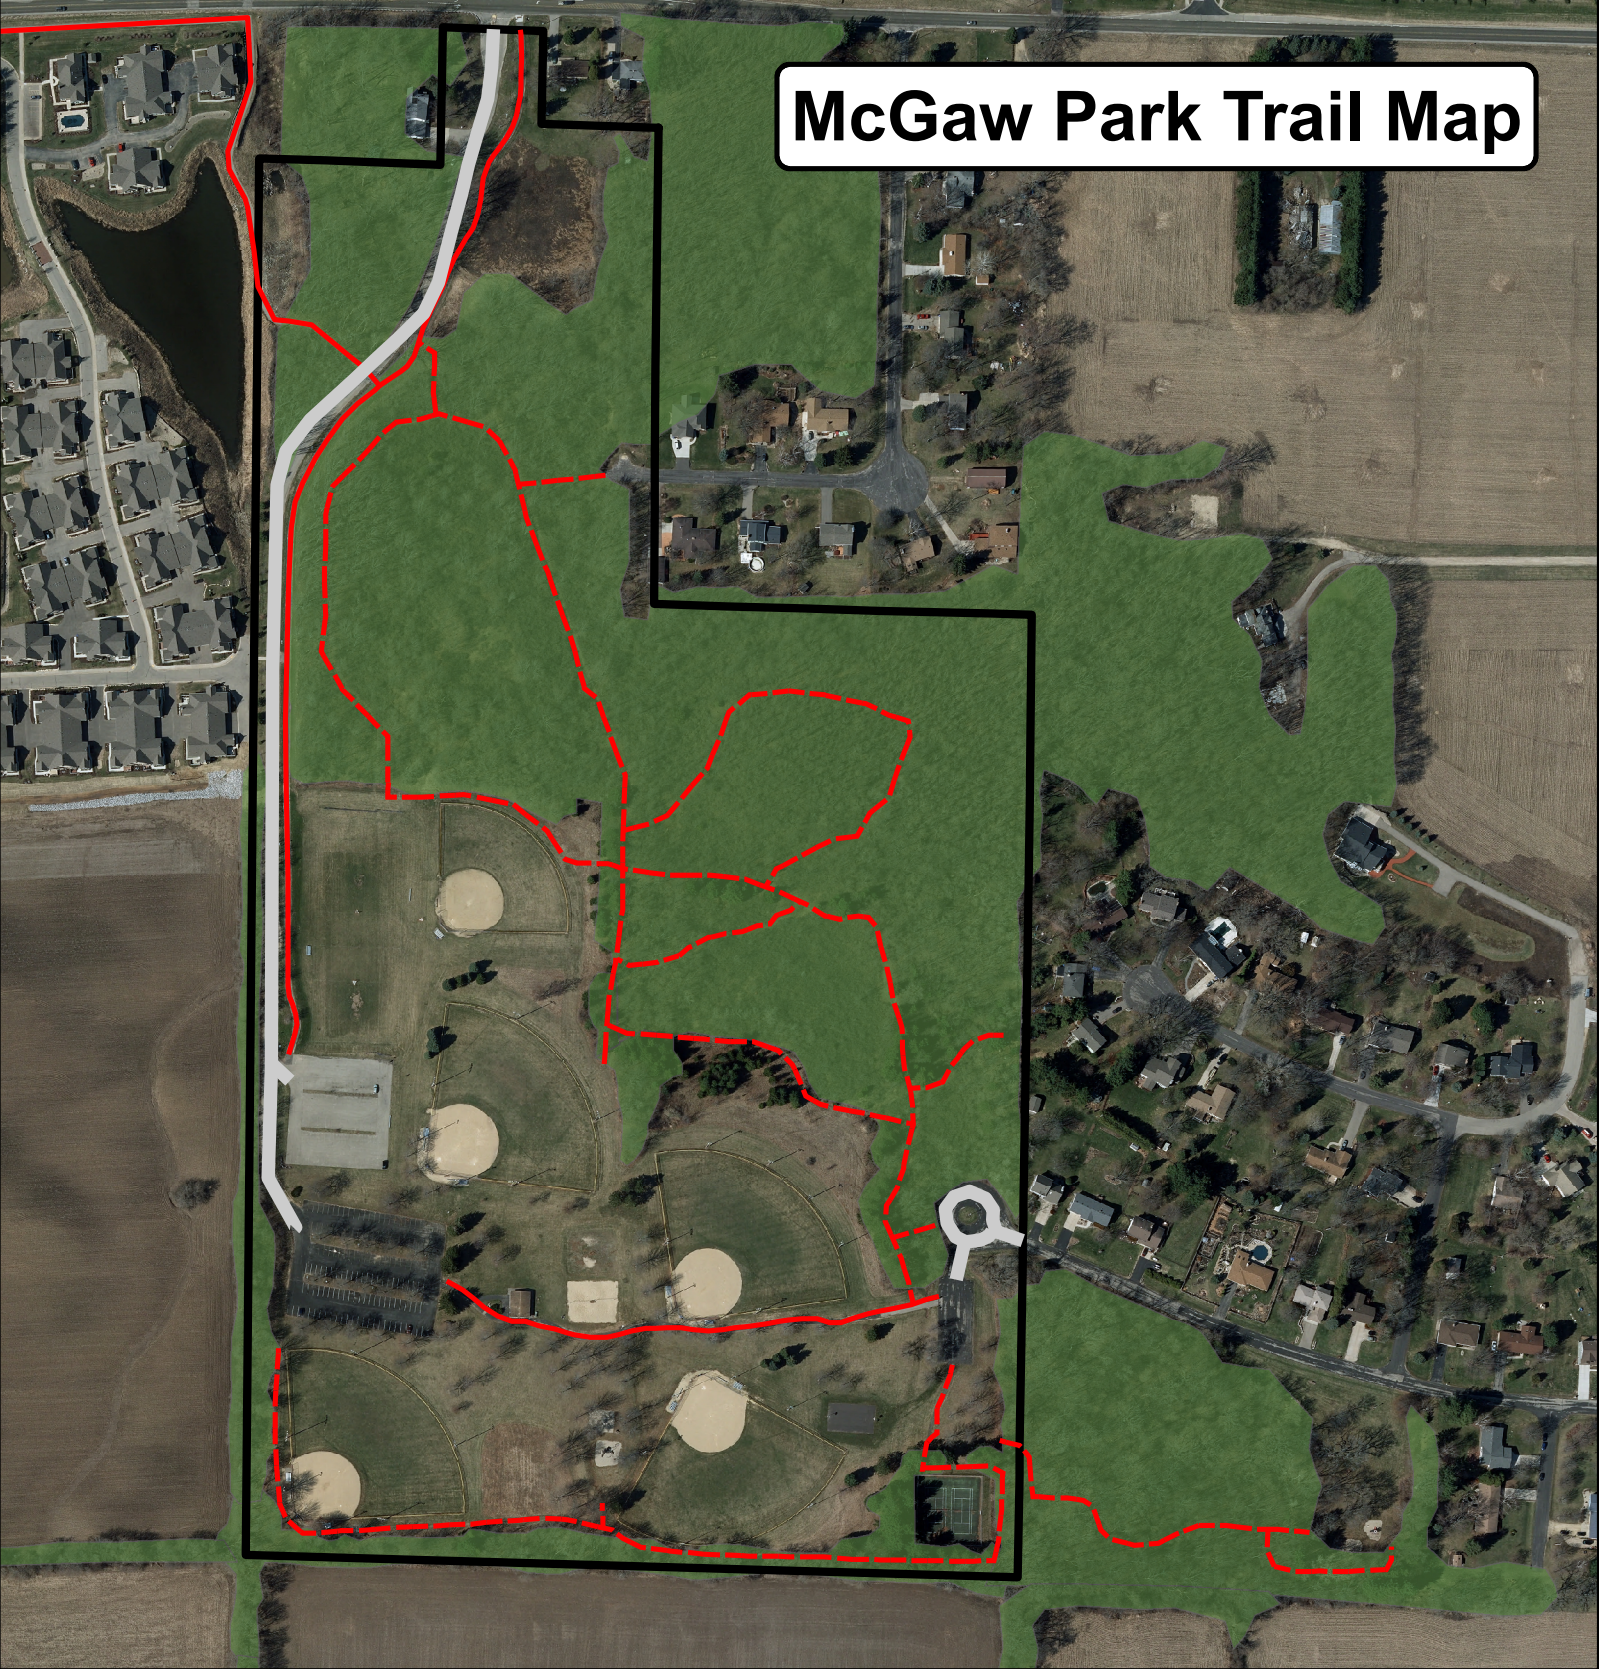

# McGaw Park Trail Map

## Bike Trails

 Bike Trails

## Walking Trails

 Walking Trails

 Woods

 McGaw Park Boundary

Created by: The Fitchburg Parks,  
Recreation, and Forestry Department  
February 7, 2017